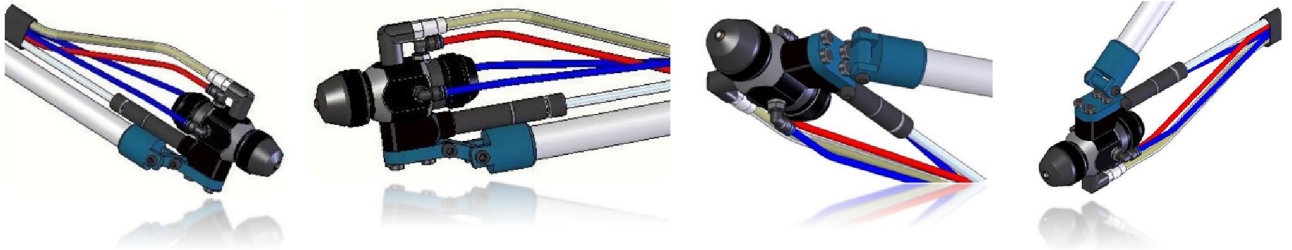

ELECTROSTATIC SYSTEM AUTOMATIC AL4

- *Automatic electrostatic control system AL4*
- *Metalworking, wood*
- *Reduces consumption*
- *Reduces excess of overspray in the booth*
- *Suitable solvent or water paints*
- *Easy to use*
- *Low maintenance*
- *Robust and reliable equipment*

The AL4 automatic electrostatic system enables to paint particular metal, wood, structures and more with considerable savings of paint consumption and increased production speed. Suitable for carpentry in general or wood production, It can also spray high viscosity or abrasive paints materials with exceptional finish results.